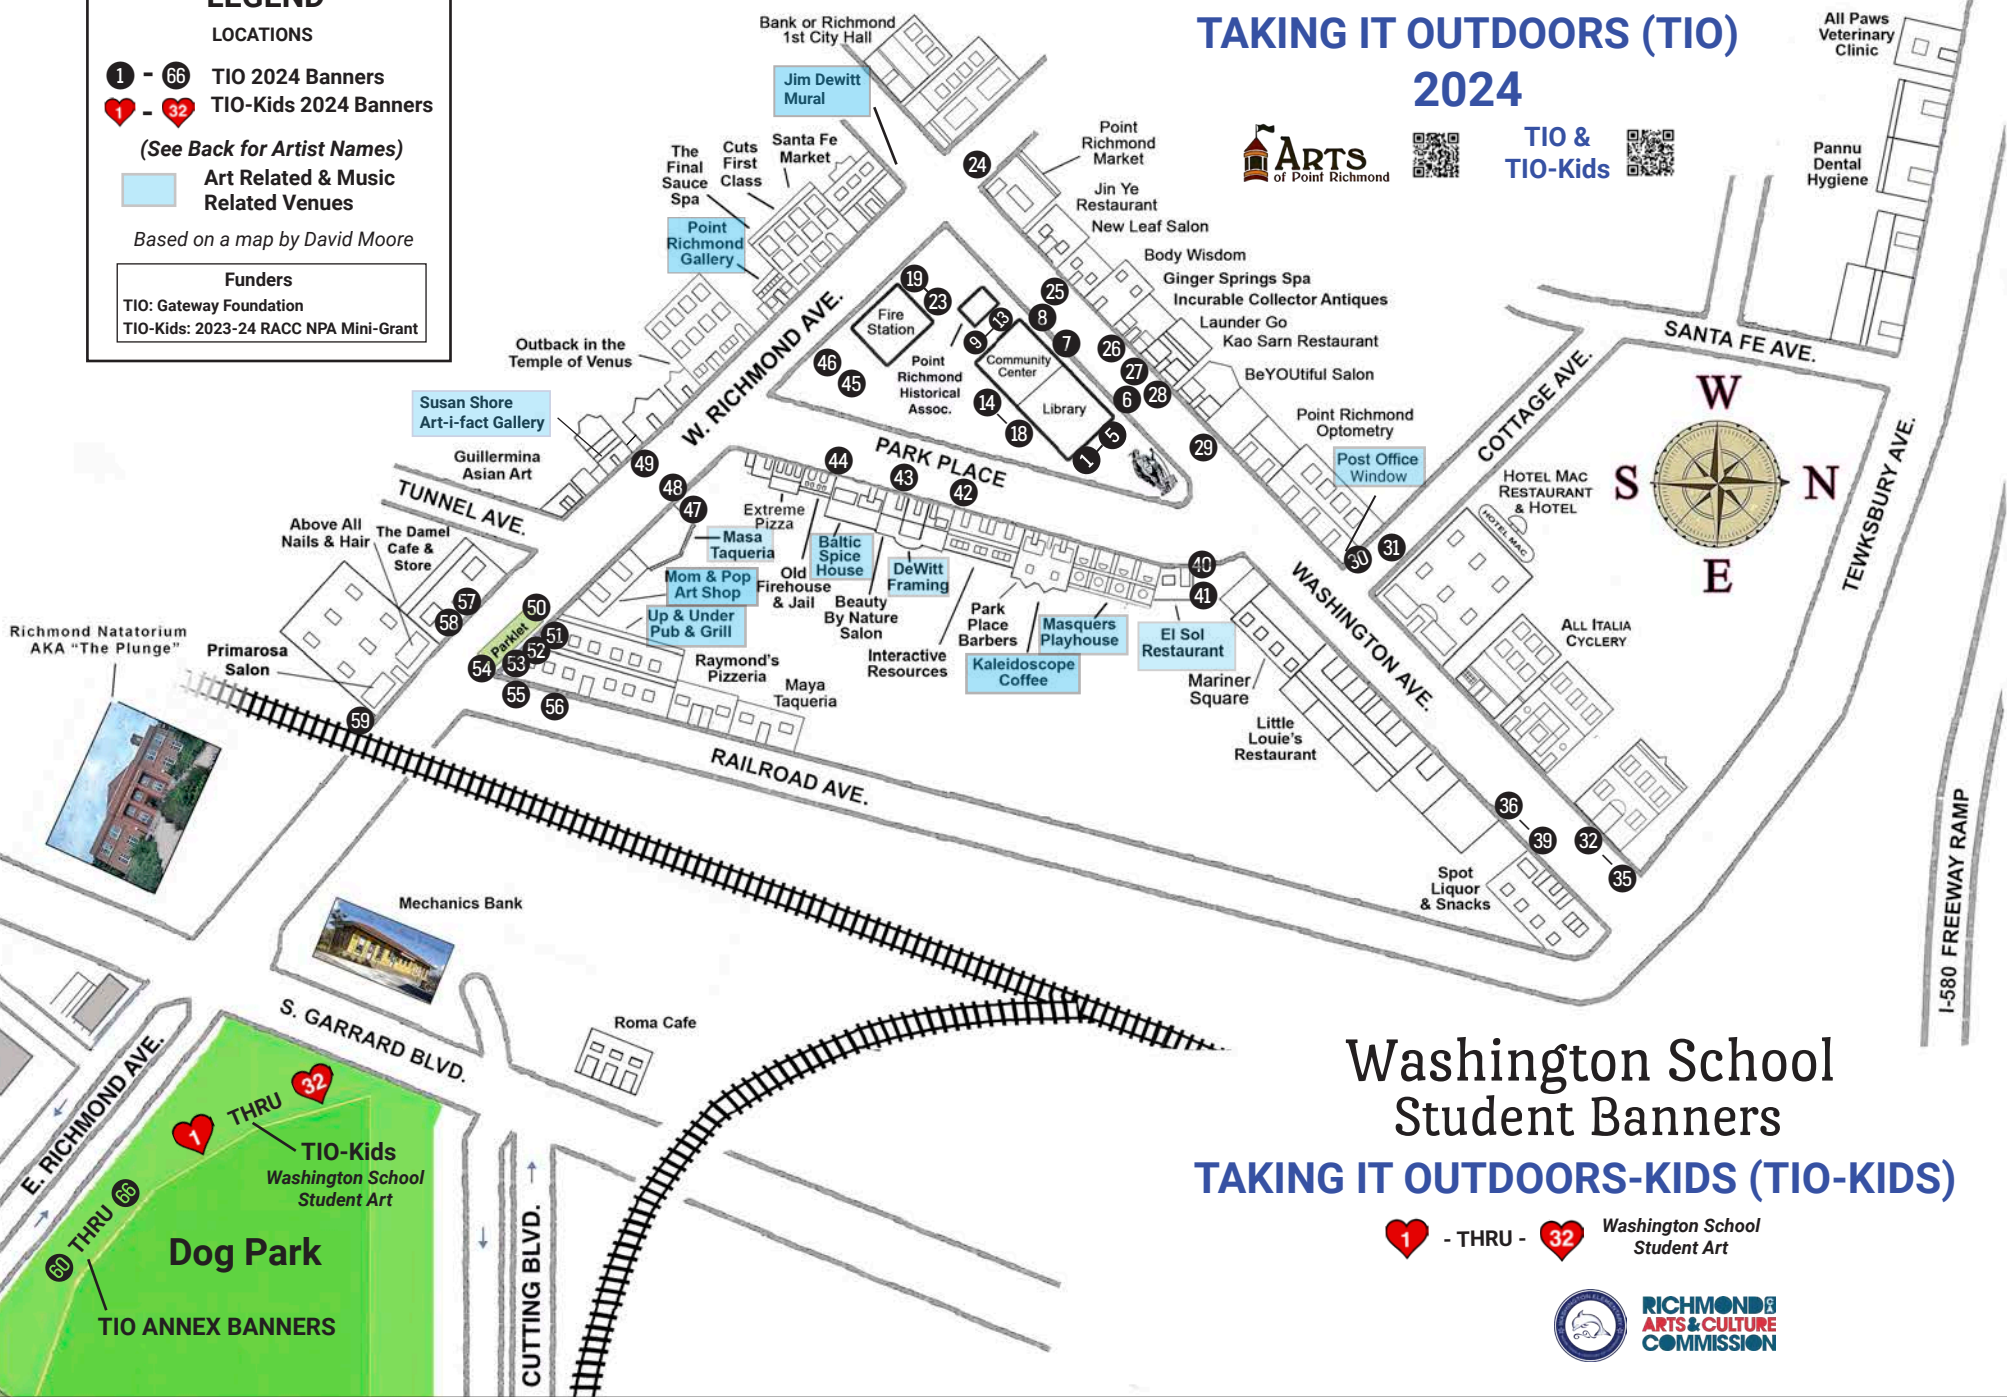

# POINT RICHMOND ART BANNERS

## TAKING IT OUTDOORS (TIO) 2024

TIO &  
TIO-Kids

**LEGEND**

LOCATIONS

1 - 66 TIO 2024 Banners  
 1 - 32 TIO-Kids 2024 Banners

(See Back for Artist Names)

Art Related & Music Related Venues

Based on a map by David Moore

**Funders**  
 TIO: Gateway Foundation  
 TIO-Kids: 2023-24 RACC NPA Mini-Grant

## Washington School Student Banners TAKING IT OUTDOORS-KIDS (TIO-KIDS)

1 - THRU - 32 Washington School Student Art